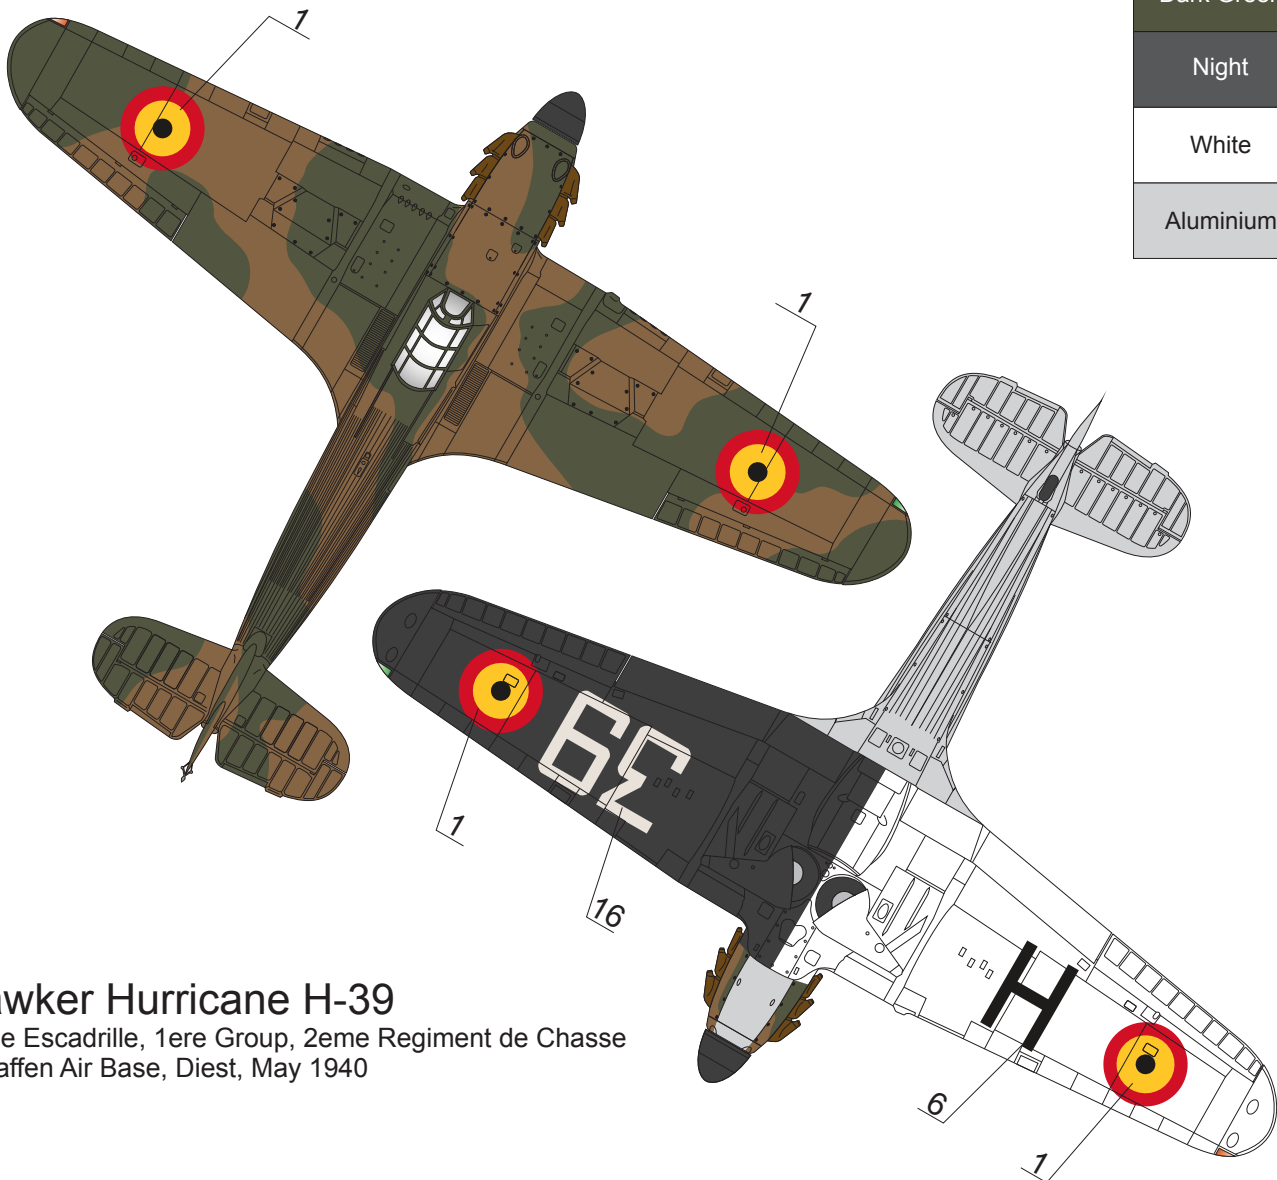

Dark Earth
Dark Green
Aluminium

Hawker Hurricane I, H-21 (ex L1918)
 2eme Escadrille, 1ere Group, 2eme Regiment de Chasse
 Schaffen Air Base, Diest, May 1940

Hawker Hurricane I, H-23 (ex L1920)
 2eme Escadrille, 1ere Group, 2eme Regiment de Chasse
 summer 1939

Hawker Hurricane I, H-33 (ex L2044)
 2eme Escadrille, 1ere Group, 2eme Regiment de Chasse
 Schaffen Air Base, Diest, March 1940

Dark Earth
Dark Green
Night
White
Aluminium

Hawker Hurricane H-39

2eme Escadrille, 1ere Group, 2eme Regiment de Chasse
Schaffen Air Base, Diest, May 1940