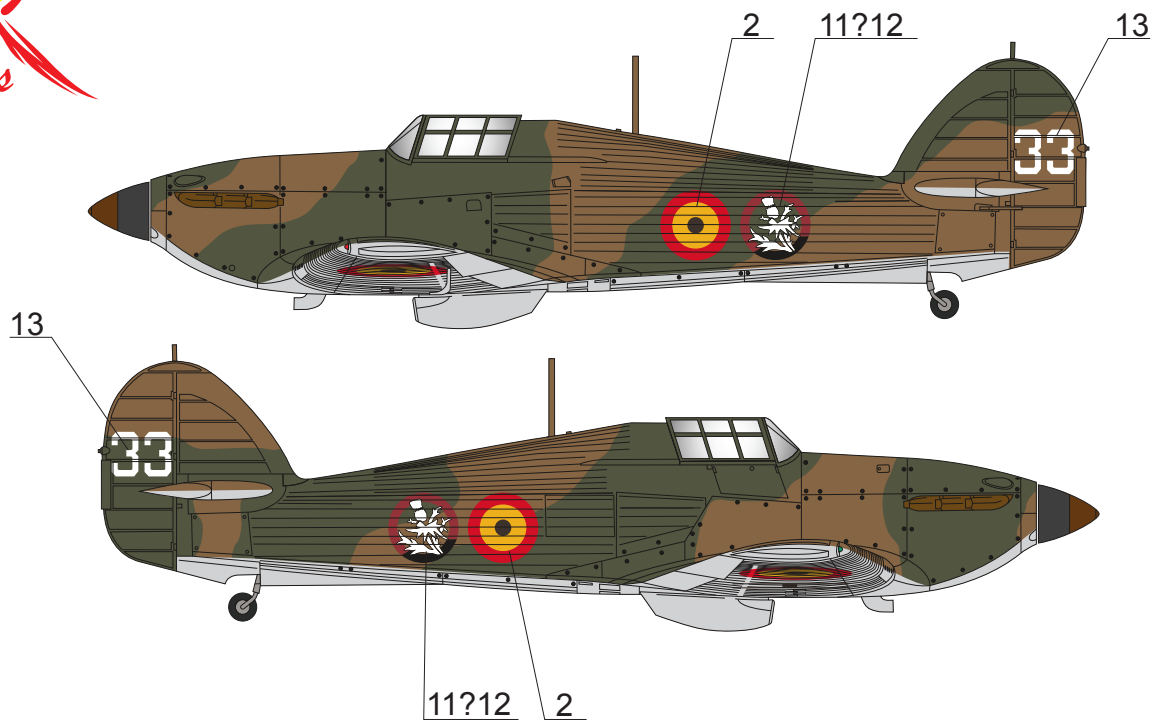

Dark Earth
Dark Green
Aluminium

Hawker Hurricane I, H-21 (ex L1918)
 2eme Escadrille, 1ere Group, 2eme Regiment de Chasse
 Schaffen Air Base, Diest, May 1940

Hawker Hurricane I, H-23 (ex L1920)
 2eme Escadrille, 1ere Group, 2eme Regiment de Chasse
 summer 1939

Hawker Hurricane I, H-33 (ex L2044)
 2eme Escadrille, 1ere Group, 2eme Regiment de Chasse
 Schaffen Air Base, Diest, March 1940

Dark Earth
Dark Green
Night
White
Aluminium

Hawker Hurricane H-39

2eme Escadrille, 1ere Group, 2eme Regiment de Chasse
Schaffen Air Base, Diest, May 1940