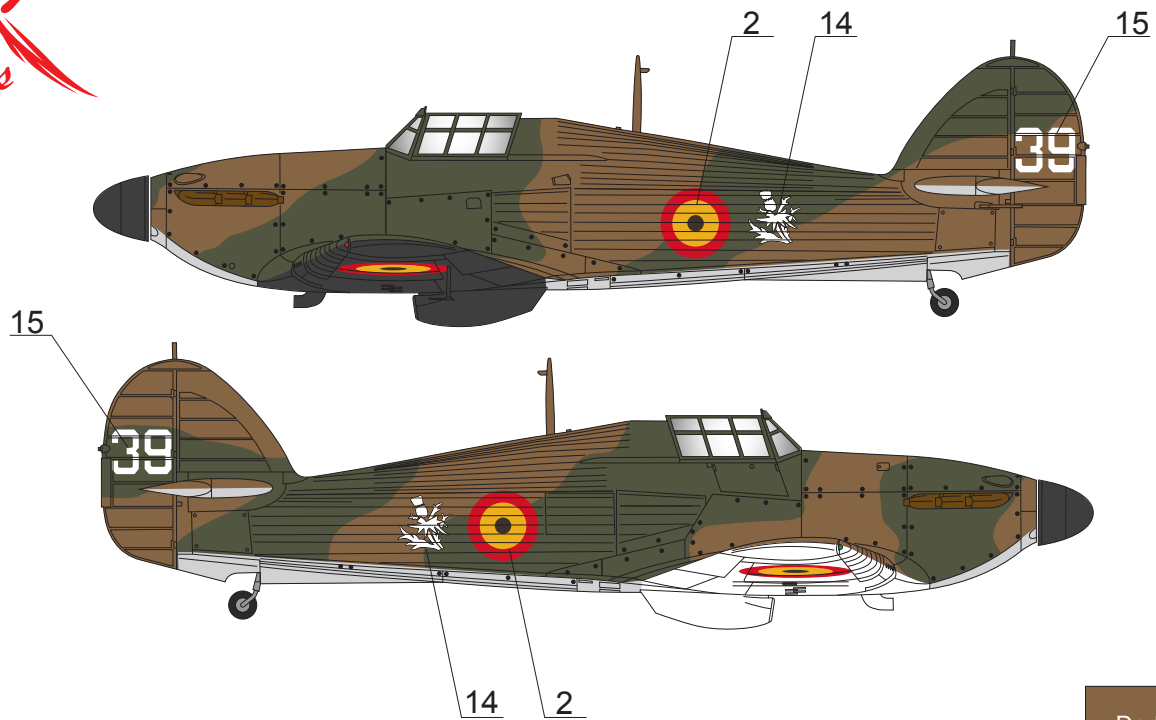

Dark Earth
Dark Green
Aluminium

Hawker Hurricane I, H-21 (ex L1918)
 2eme Escadrille, 1ere Group, 2eme Regiment de Chasse
 Schaffen Air Base, Diest, May 1940

Hawker Hurricane I, H-23 (ex L1920)
 2eme Escadrille, 1ere Group, 2eme Regiment de Chasse
 summer 1939

Hawker Hurricane I, H-33 (ex L2044)
 2eme Escadrille, 1ere Group, 2eme Regiment de Chasse
 Schaffen Air Base, Diest, March 1940

Dark Earth
Dark Green
Night
White
Aluminium

Hawker Hurricane H-39

2eme Escadrille, 1ere Group, 2eme Regiment de Chasse
Schaffen Air Base, Diest, May 1940