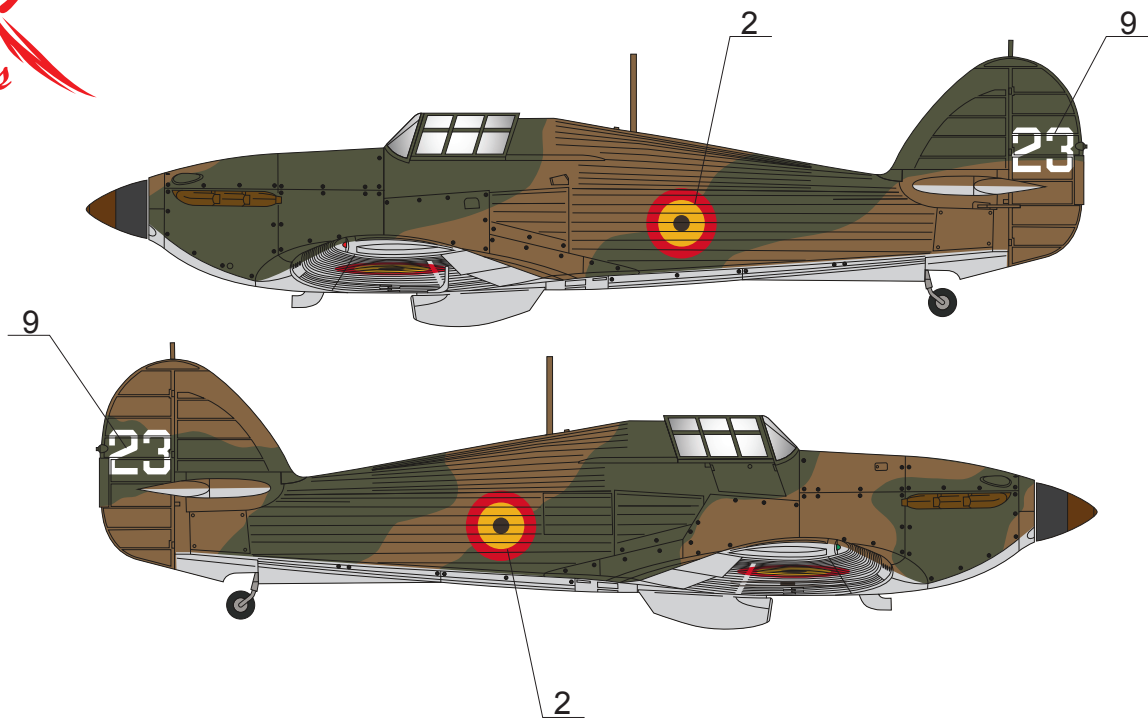

Dark Earth
Dark Green
Aluminium

Hawker Hurricane I, H-21 (ex L1918)
 2eme Escadrille, 1ere Group, 2eme Regiment de Chasse
 Schaffen Air Base, Diest, May 1940

Hawker Hurricane I, H-23 (ex L1920)
 2eme Escadrille, 1ere Group, 2eme Regiment de Chasse
 summer 1939

Hawker Hurricane I, H-33 (ex L2044)
 2eme Escadrille, 1ere Group, 2eme Regiment de Chasse
 Schaffen Air Base, Diest, March 1940

Dark Earth
Dark Green
Night
White
Aluminium

Hawker Hurricane H-39

2eme Escadrille, 1ere Group, 2eme Regiment de Chasse
Schaffen Air Base, Diest, May 1940