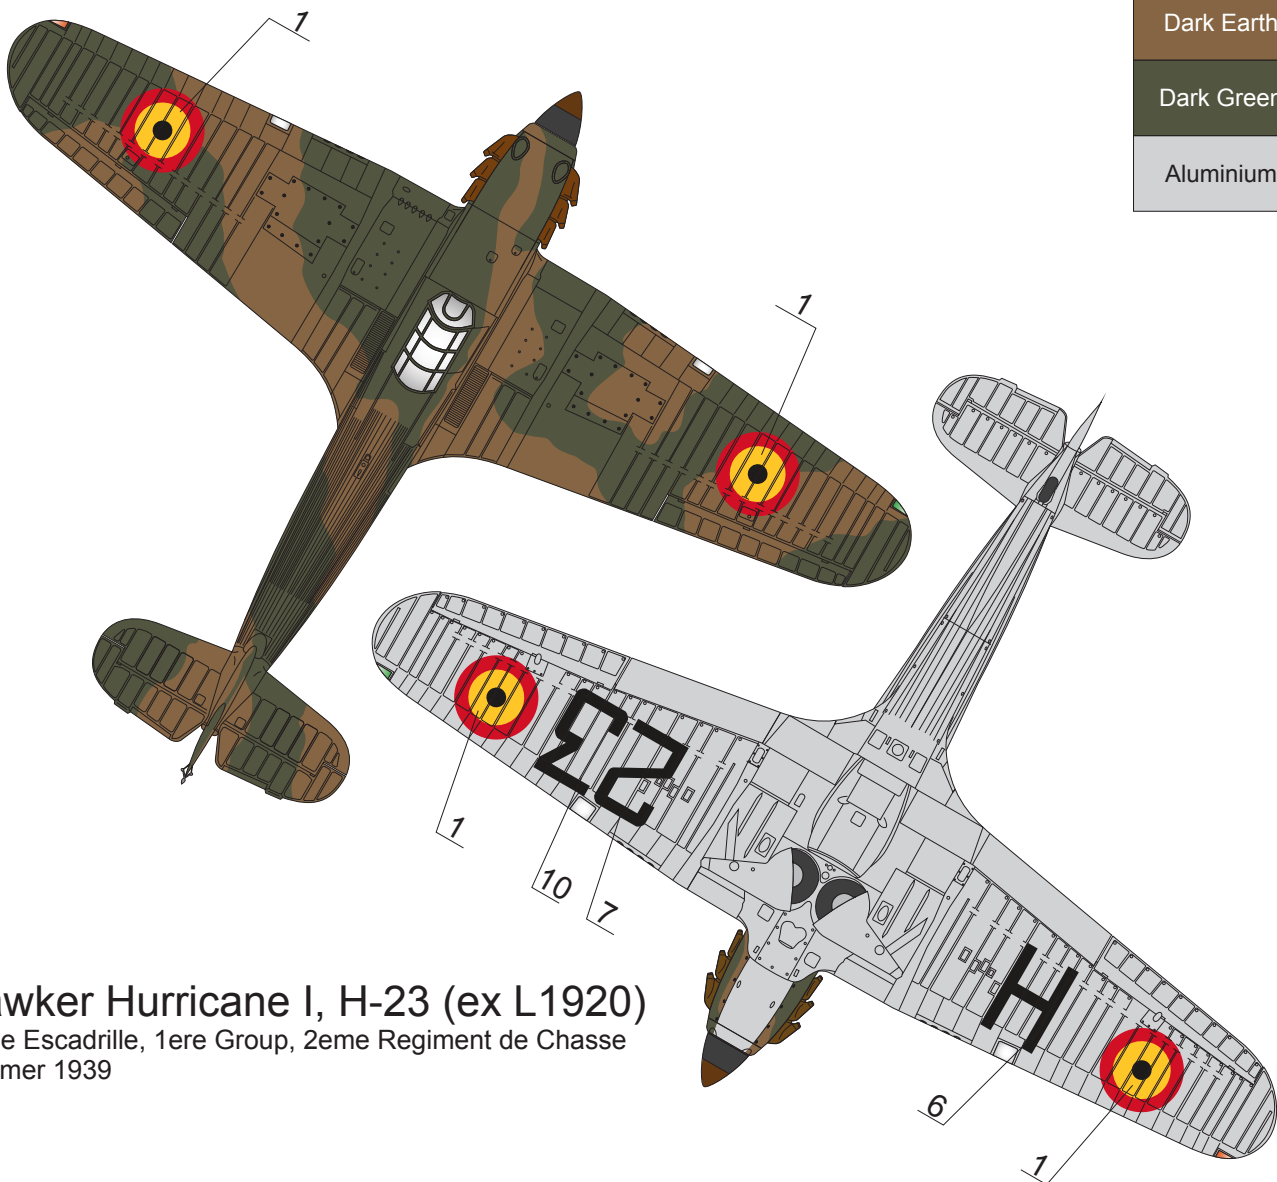

Dark Earth
Dark Green
Aluminium

Hawker Hurricane I, H-21 (ex L1918)
 2eme Escadrille, 1ere Group, 2eme Regiment de Chasse
 Schaffen Air Base, Diest, May 1940

Hawker Hurricane I, H-23 (ex L1920)
 2eme Escadrille, 1ere Group, 2eme Regiment de Chasse
 summer 1939

Hawker Hurricane I, H-33 (ex L2044)
 2eme Escadrille, 1ere Group, 2eme Regiment de Chasse
 Schaffen Air Base, Diest, March 1940

Dark Earth
Dark Green
Night
White
Aluminium

Hawker Hurricane H-39

2eme Escadrille, 1ere Group, 2eme Regiment de Chasse
Schaffen Air Base, Diest, May 1940