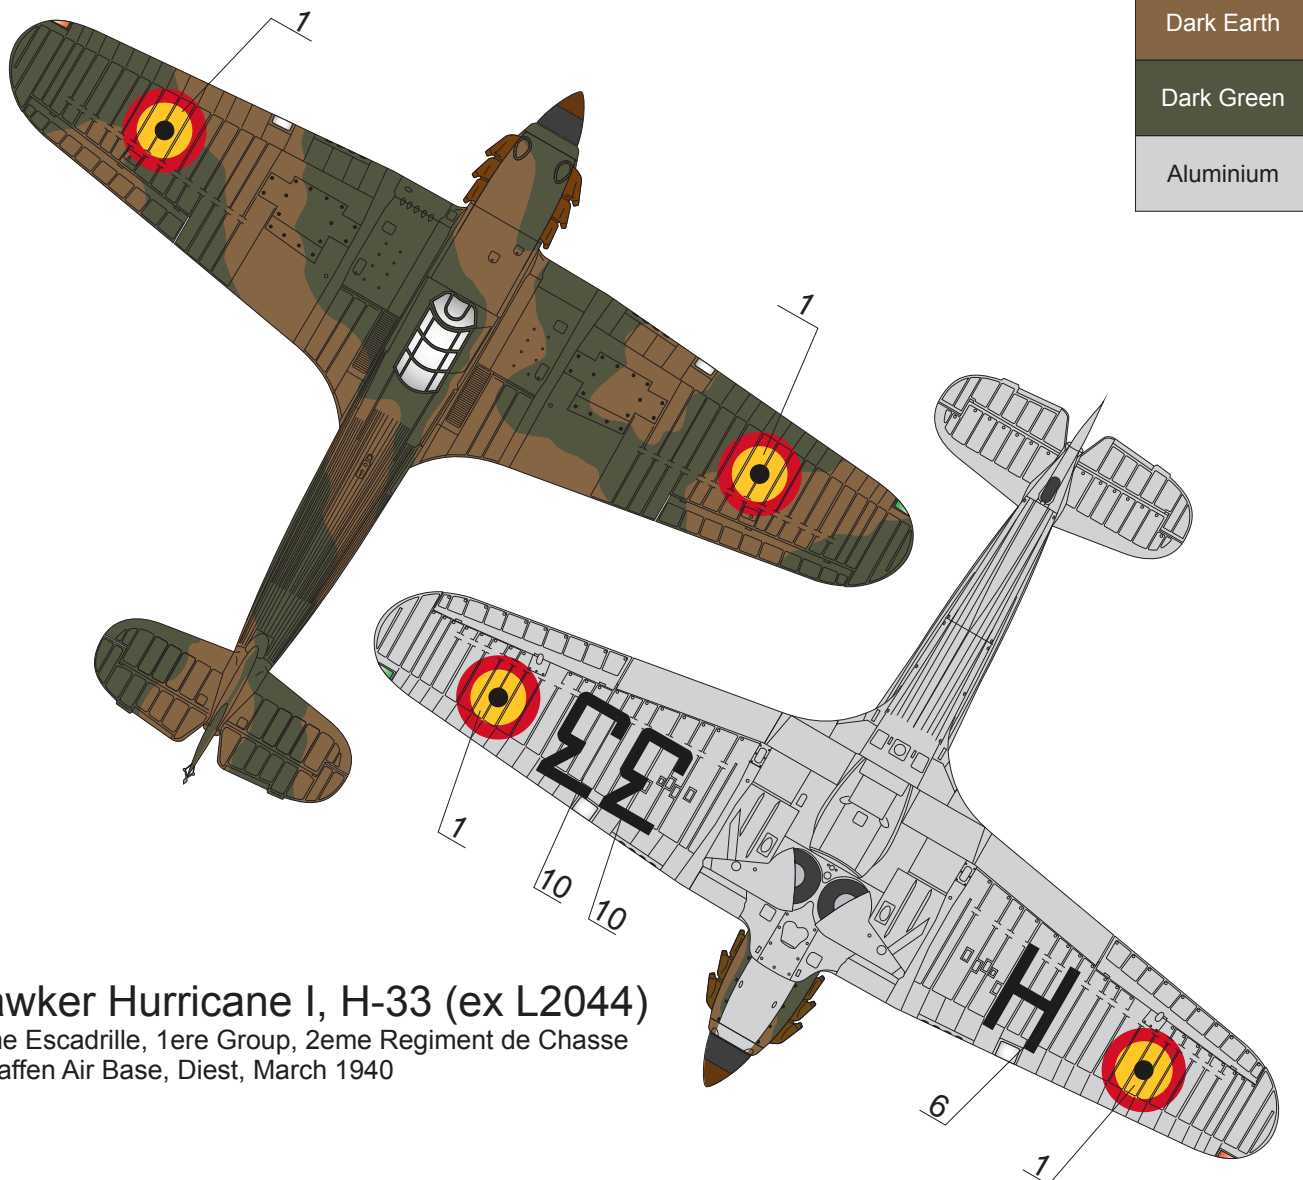

Dark Earth
Dark Green
Aluminium

Hawker Hurricane I, H-21 (ex L1918)
 2eme Escadrille, 1ere Group, 2eme Regiment de Chasse
 Schaffen Air Base, Diest, May 1940

Hawker Hurricane I, H-23 (ex L1920)
 2eme Escadrille, 1ere Group, 2eme Regiment de Chasse
 summer 1939

Hawker Hurricane I, H-33 (ex L2044)
 2eme Escadrille, 1ere Group, 2eme Regiment de Chasse
 Schaffen Air Base, Diest, March 1940

Dark Earth
Dark Green
Night
White
Aluminium

Hawker Hurricane H-39

2eme Escadrille, 1ere Group, 2eme Regiment de Chasse
Schaffen Air Base, Diest, May 1940